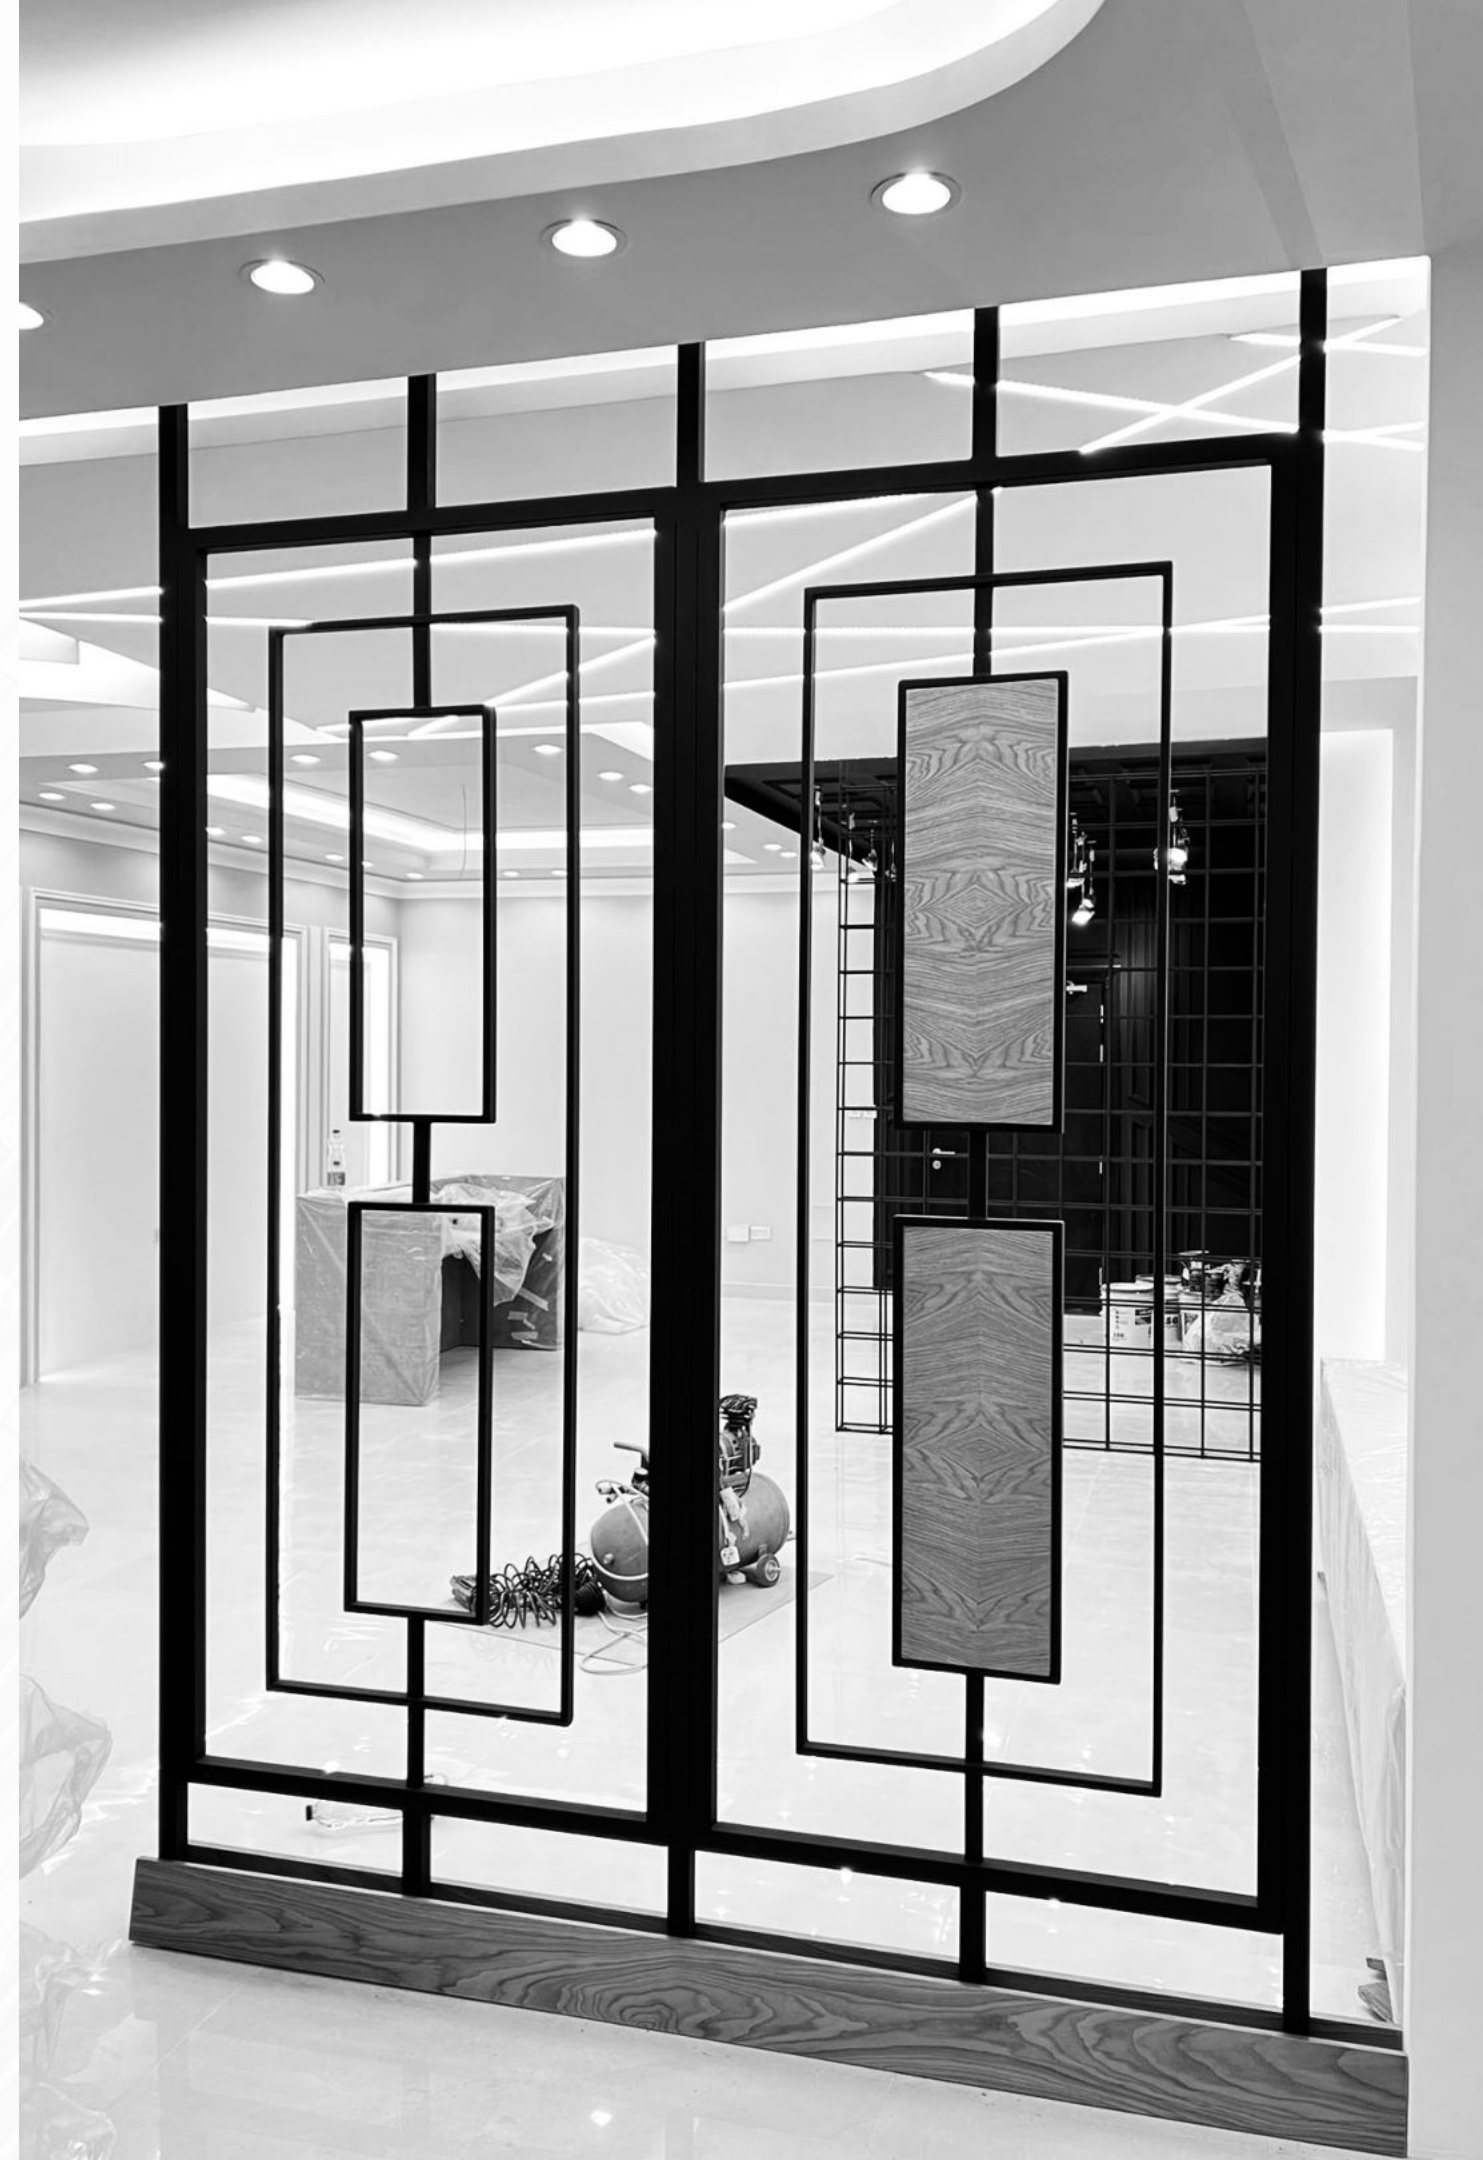

DECADES OF CRAFTSMANSHIP & DESIGN MASTERY

With its inception in 2023, Execute Co embarked on a dynamic creative odyssey from its headquarters in Doha, Qatar. However, the roots of this journey stretch back even further, tracing its origins to the establishment of Latex Co in Beirut, Lebanon, back in 2002. This rich history has paved the way for an exceptional 21-year voyage in the realm of design and innovation.

The seeds of expertise sown during Latex Co's formative years have flourished into the vibrant tapestry that is Execute Co today. Our transition from Beirut to Doha has been marked by a continuous commitment to cultivating authentic expertise and enduring knowledge, underpinned by a steadfast dedication to design excellence.

As we reflect upon our journey, we recognize that every year of operation and every project undertaken have contributed to our evolution as trailblazers in the design world. The convergence of our roots in Beirut with the horizons of Doha has propelled us forward, positioning us as a dynamic presence in the industry. With anticipation for the years to come, we eagerly continue to infuse our projects with the wisdom and insight accumulated over our remarkable 21-year expedition.