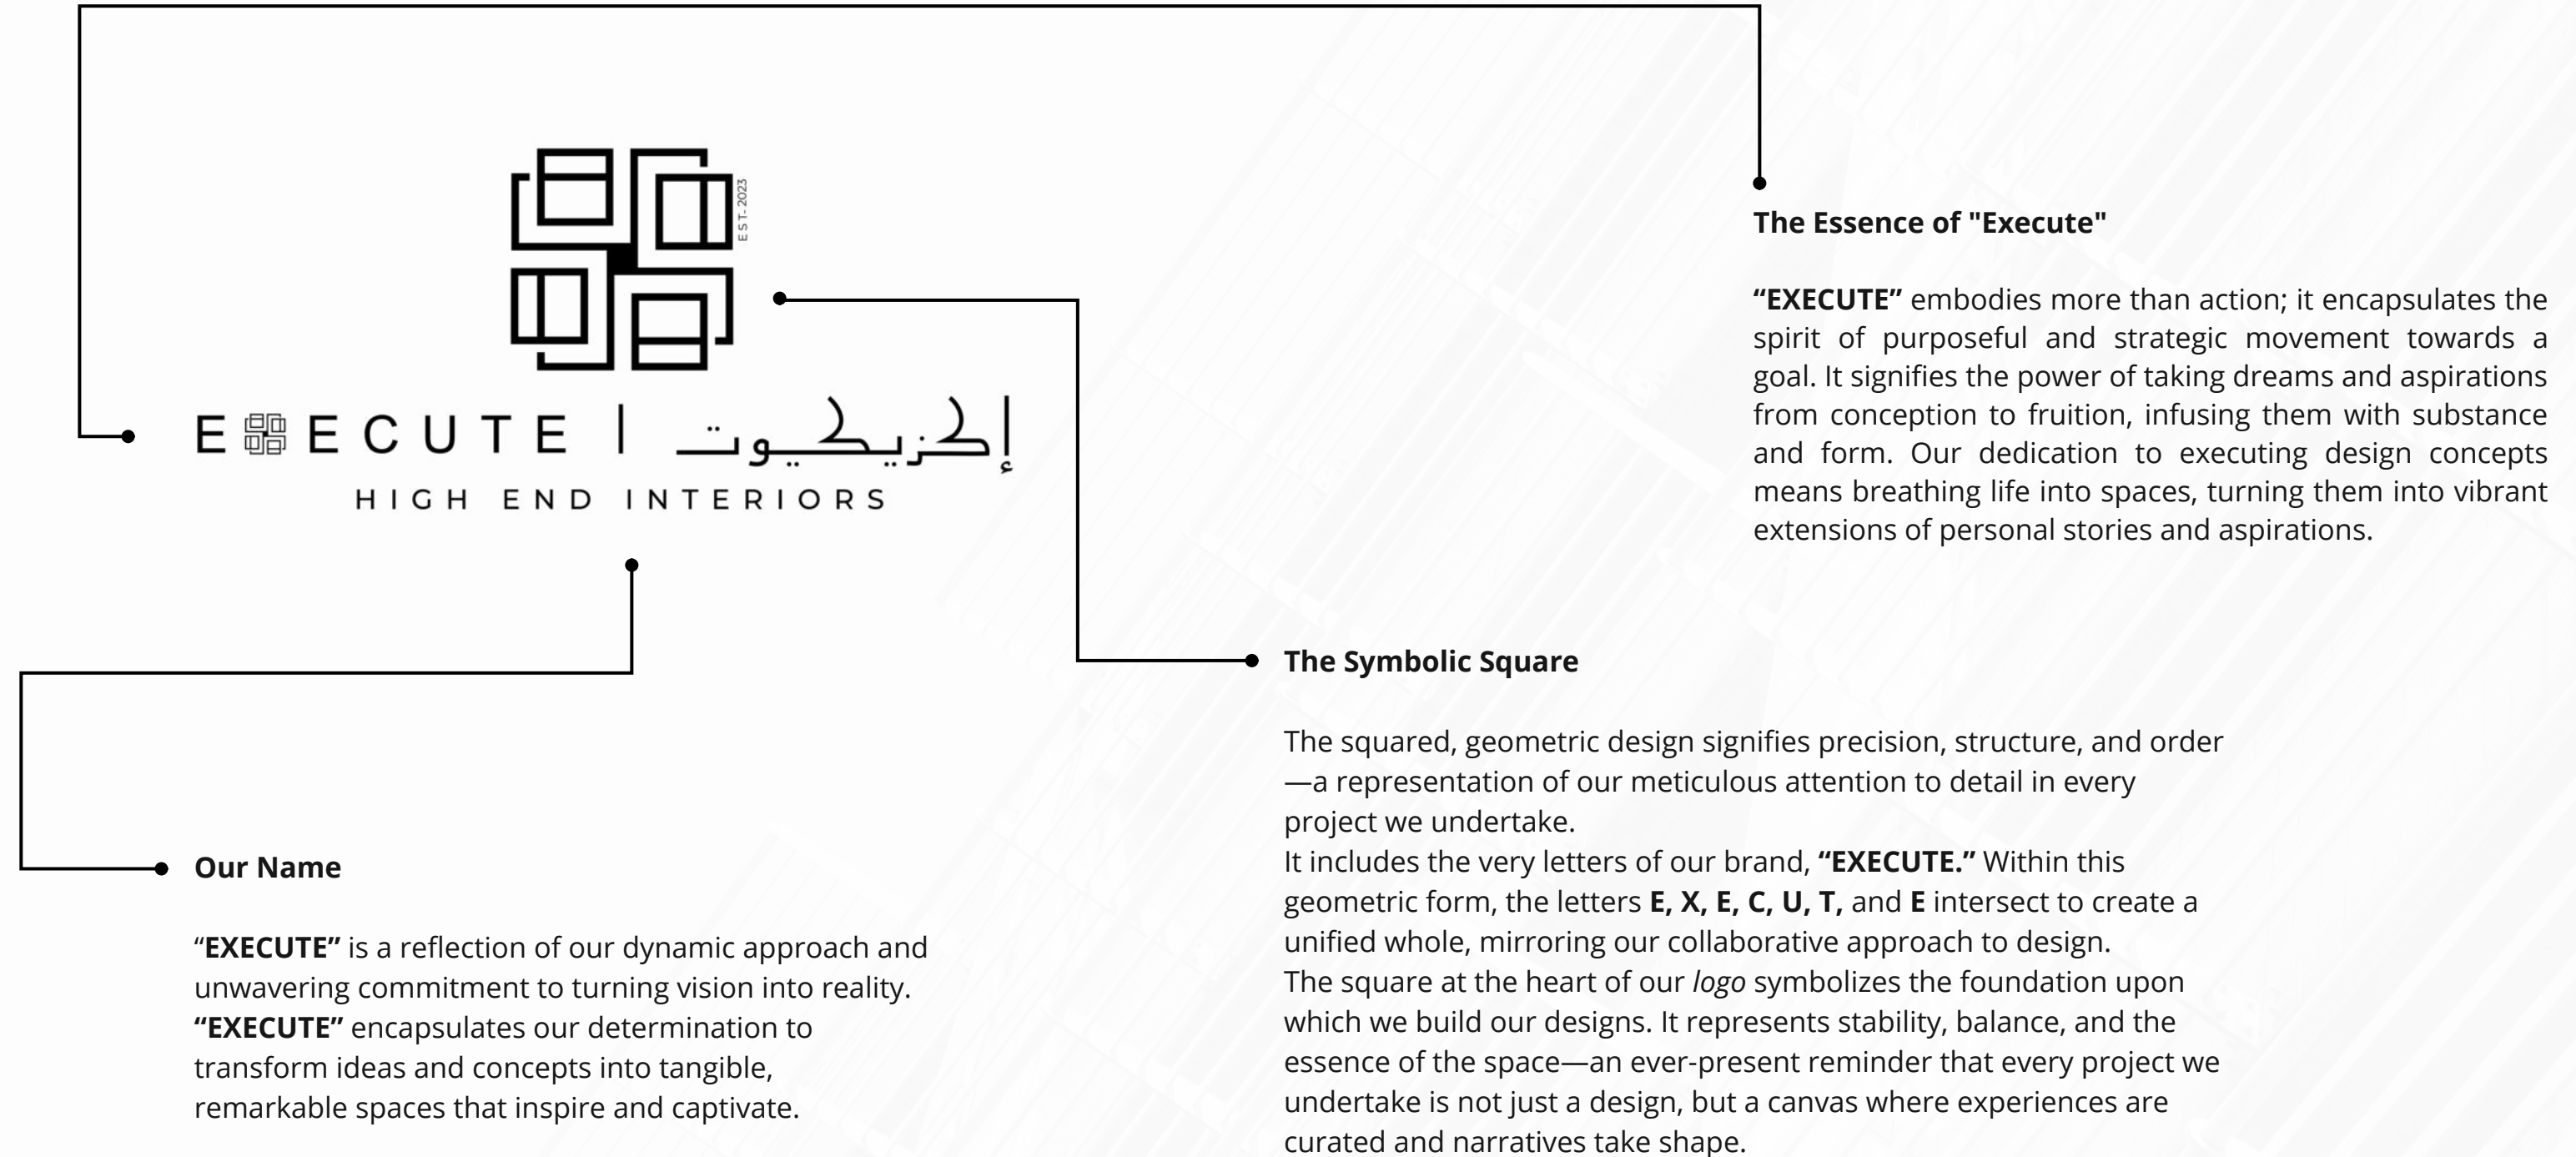

## THE STORY BEHIND OUR NAME & LOGO

"EXECUTE" means to carry out, accomplish, and bring to fruition. It signifies the act of taking a plan, strategy, or intention and bringing it to life through purposeful action and precision. As we continue to embrace innovation and push the boundaries of design, our *logo* stands as a constant reminder of our purpose—to **EXECUTE** design dreams, elevate spaces, and create experiences that resonate on a profound level. Just as each edge of our *logo* connects, we connect design with purpose, and spaces with emotions.