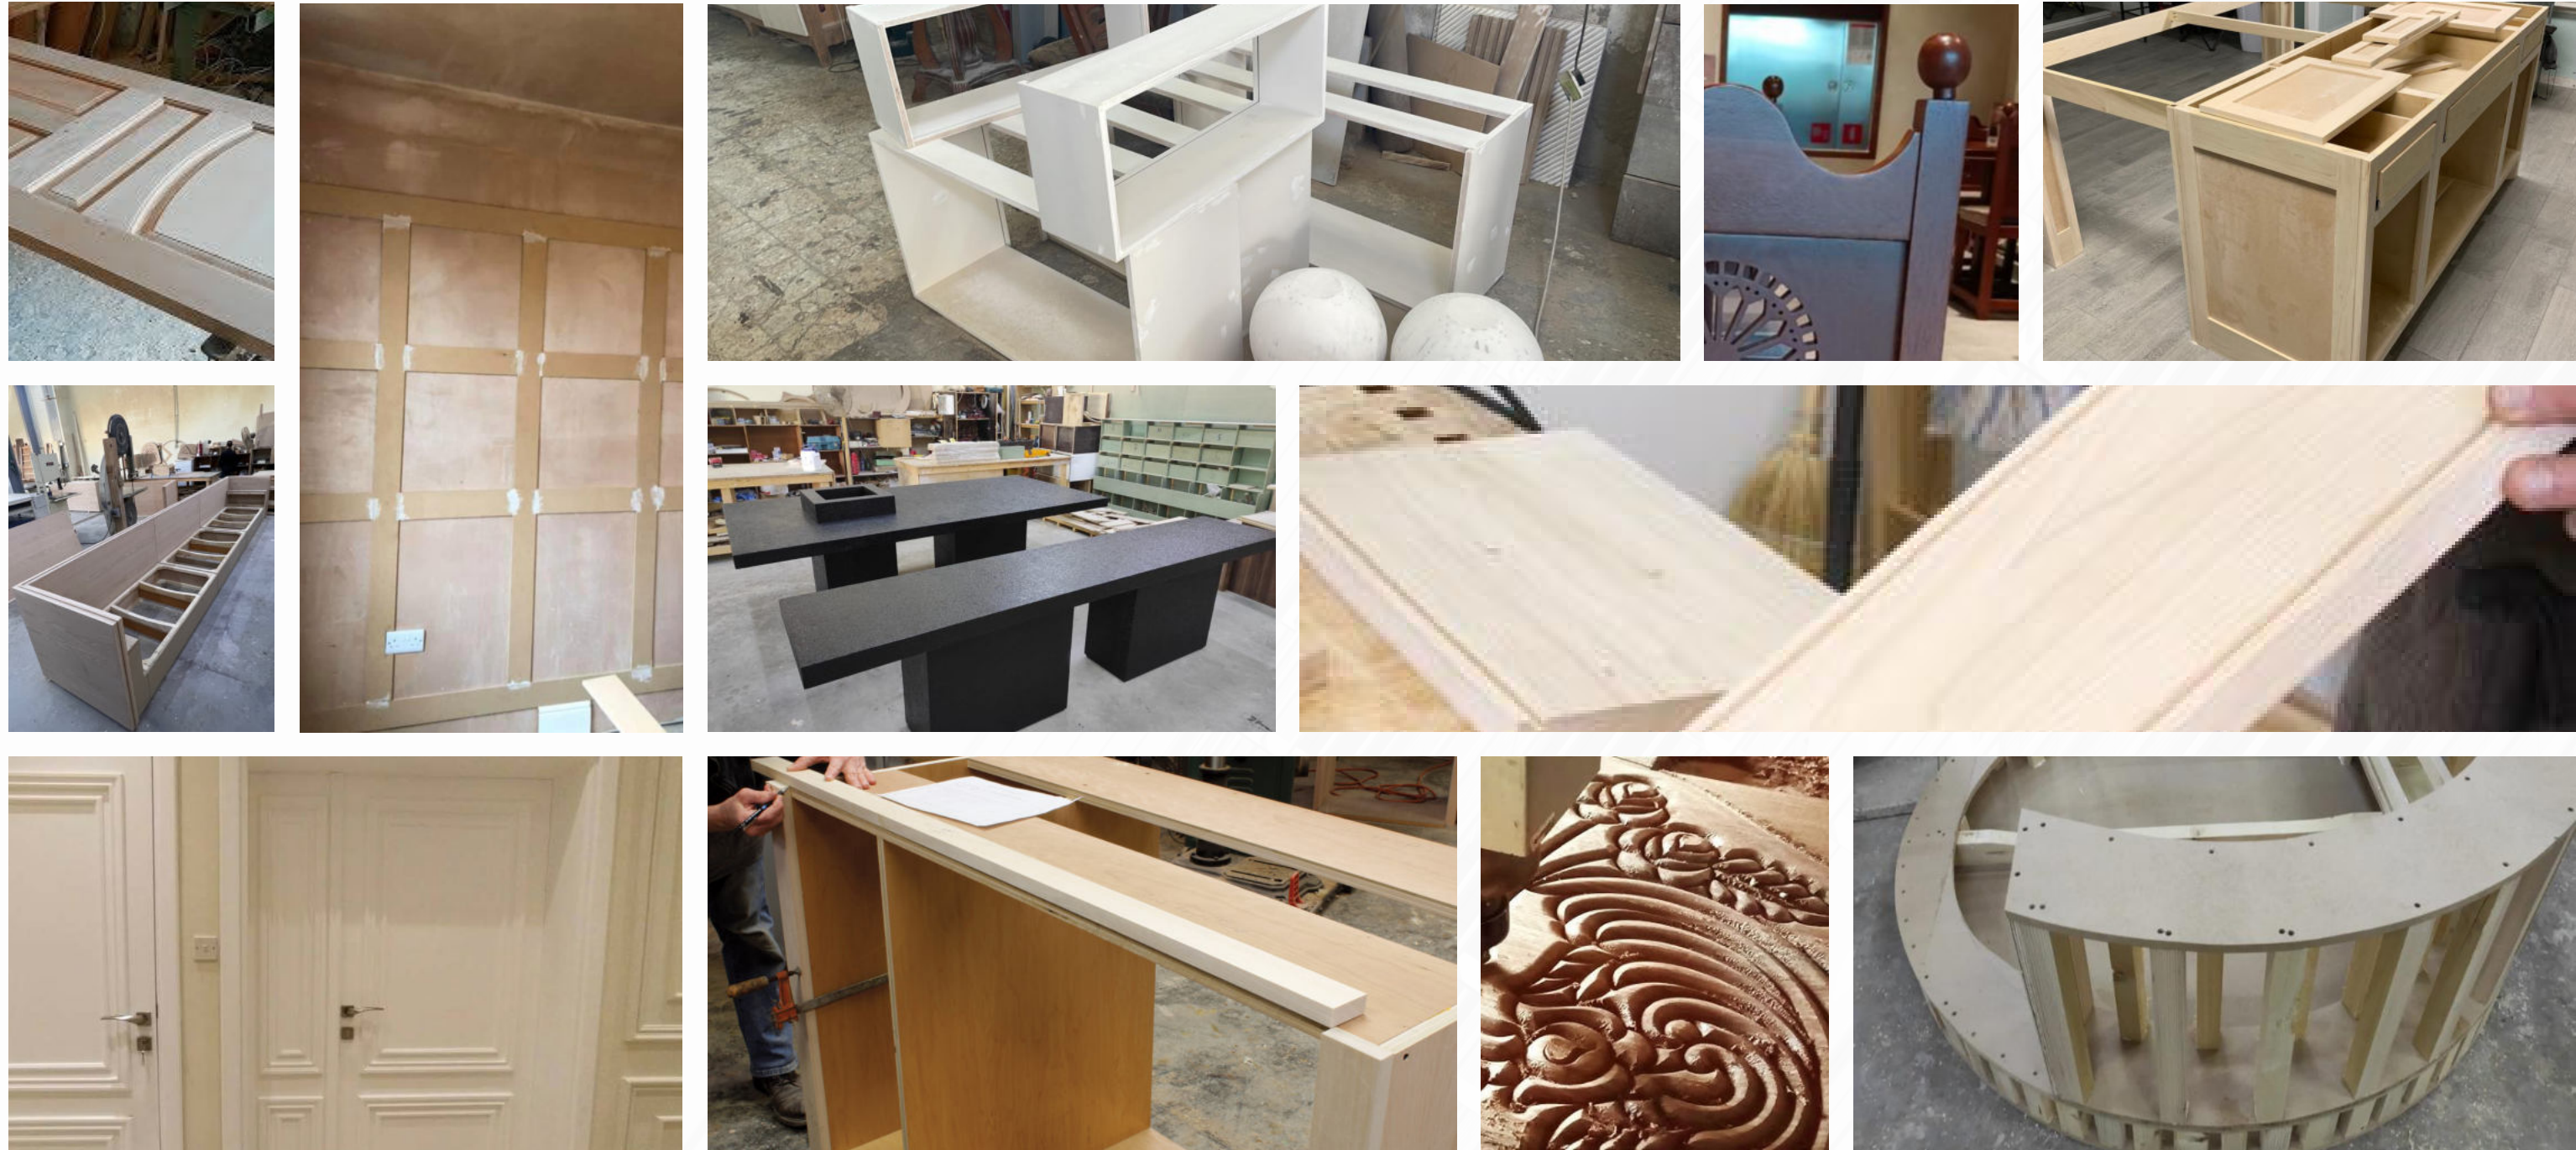

## E-DESIGN SERVICES

Virtual Interior Design Services with personalized solutions and insights:

- Mood Boards, Design Concepts, and Layout Plans
- Furniture, Fabric, and Accessories Recommendations
- Virtual Tours and 3D Renderings
- Online Procurement Guidance
- Color Palette and Decor Suggestions